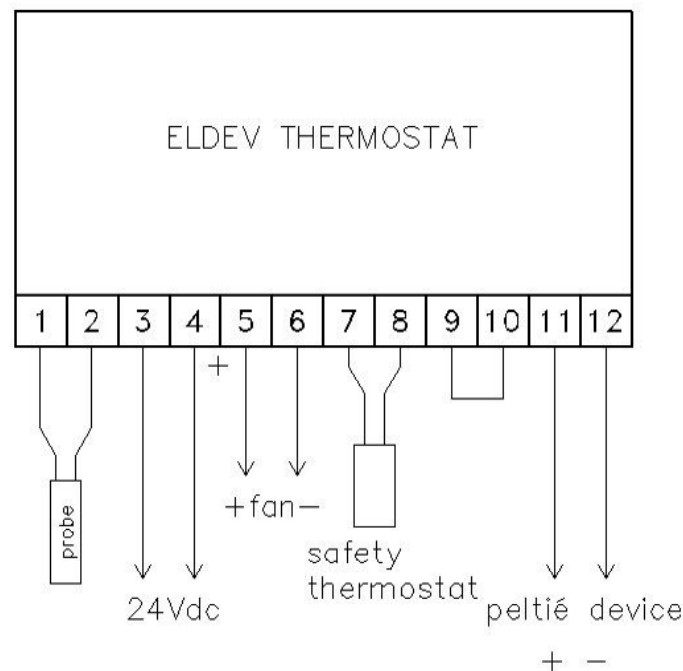

MICRO WIRING CONNECTIONS

ATTENTION:
When replacing
BETA to ELDEV
thermostat, MUST
be changed the
probe.

BETA	ELDEV
1	11
2	6
3	5
4	12
5	7
6	8
7	9
8	10
9	4
10	3
11	2
12	1

Materiale:		Disegno: Connessioni Termostati BETA – ELDEV	
Spessore:		File: TermostatiBETAELDEV	Codice: MICRO
Finitura:		Toll.	Scala:
Vs.codice:		Data: 27/11/2002	
		Disegnatore: Minardi F. Via A.Sansovino, 35 48100 RAVENNA – ITALY Tel. +39 0544 408333 Fax 280084 http://www.tecosrl.com	

Mod.:

Dis.: