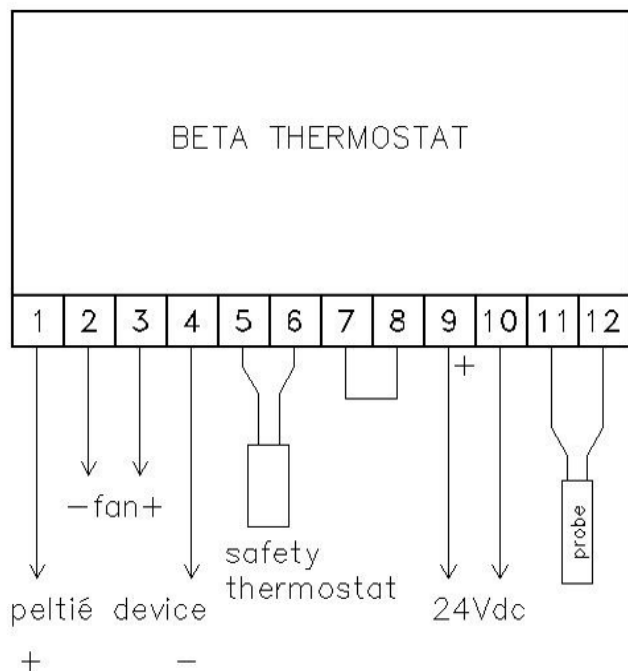

MICRO WIRING CONNECTIONS

ATTENTION:
When replacing
BETA to ELDEV
thermostat, MUST
be changed the
probe.

BETA	ELDEV
1	11
2	6
3	5
4	12
5	7
6	8
7	9
8	10
9	4
10	3
11	2
12	1

Materiale:		Disegno: Connessioni Termostati BETA – ELDEV	
Spessore:		File: TermostatiBETAELDEV	Codice: MICRO
Finitura:		Toll.	Scala:
Vs.codice:		Data: 27/11/2002	
		Disegnatore: Minardi F. Via A.Sansovino, 35 48100 RAVENNA – ITALY Tel. +39 0544 408333 Fax 280084 http://www.tecosrl.com	

Mod.:

Dis.: