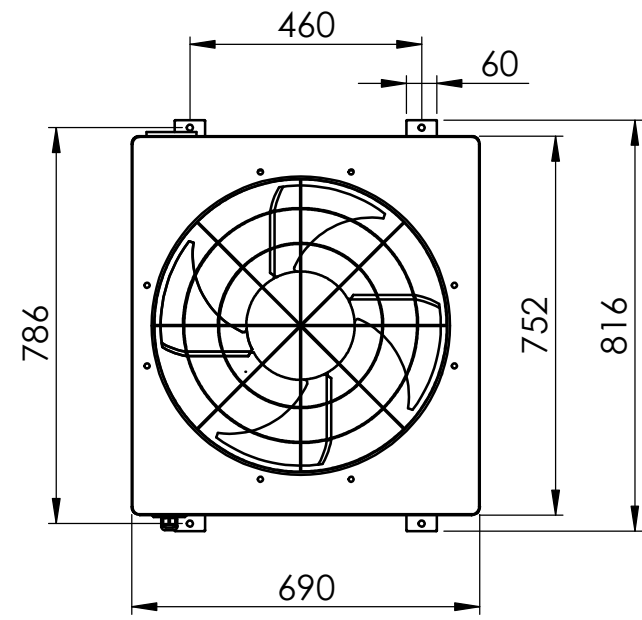

Dimensions [mm]	816 x 690 x 1050 (h)
Weight	130 kg
Air Flow	
Minimum Water Flow	6500 l/h
Ambient Temperature Range	5°C - 38°C
Power	15 KW (other details on request)

Material:	Drawing: TK 15K – Technical data	
Thickness:	File: TK 15K_technical_drawing	
Finishing:	Your code:	Code:
Volume:	Tol.	Scale: 1:15 Date: 09/05/2014
Approved:	Via A.Sansovino, 35 48124 RAVENNA – ITALY Tel. +39 0544 408333 Fax 280084 http://www.tecoonline.com	
	Drawer: Matteo	

Drawer: Modify: